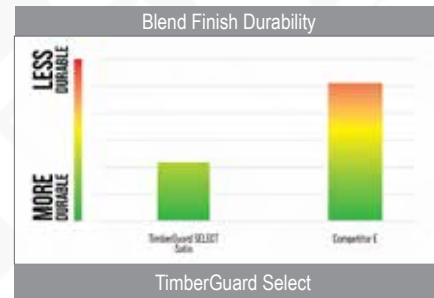

INDUSTRY-LEADING DURABILITY!

Based on third party testing against market-leading competition

SEALER, BONDING AGENT, CLEANERS

Taber Abrasion Durability Results

Taber Abrasion testing performed by third party independent laboratory.